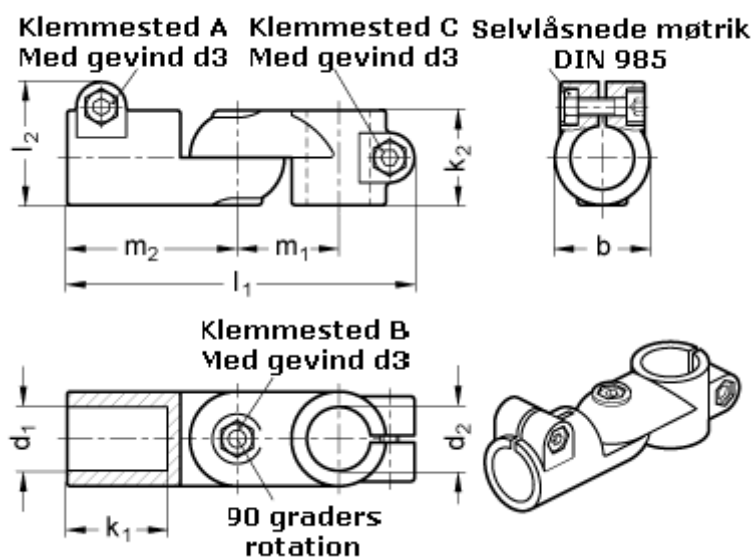

Article number: 20284B50B42S2SW

Description: E+G Swivel connector joint
GN284-B50-B42-2-SW

Measures

$b = 65$	$m_1 = 70$
$d_1 = B50$	$m_2 = 115$
$d_2 = B42$	
$d_3 = M10$	
$k_1 = 74.0$	
$k_2 = 65$	
$l_1 = 230$	
$l_2 = 77.5$	